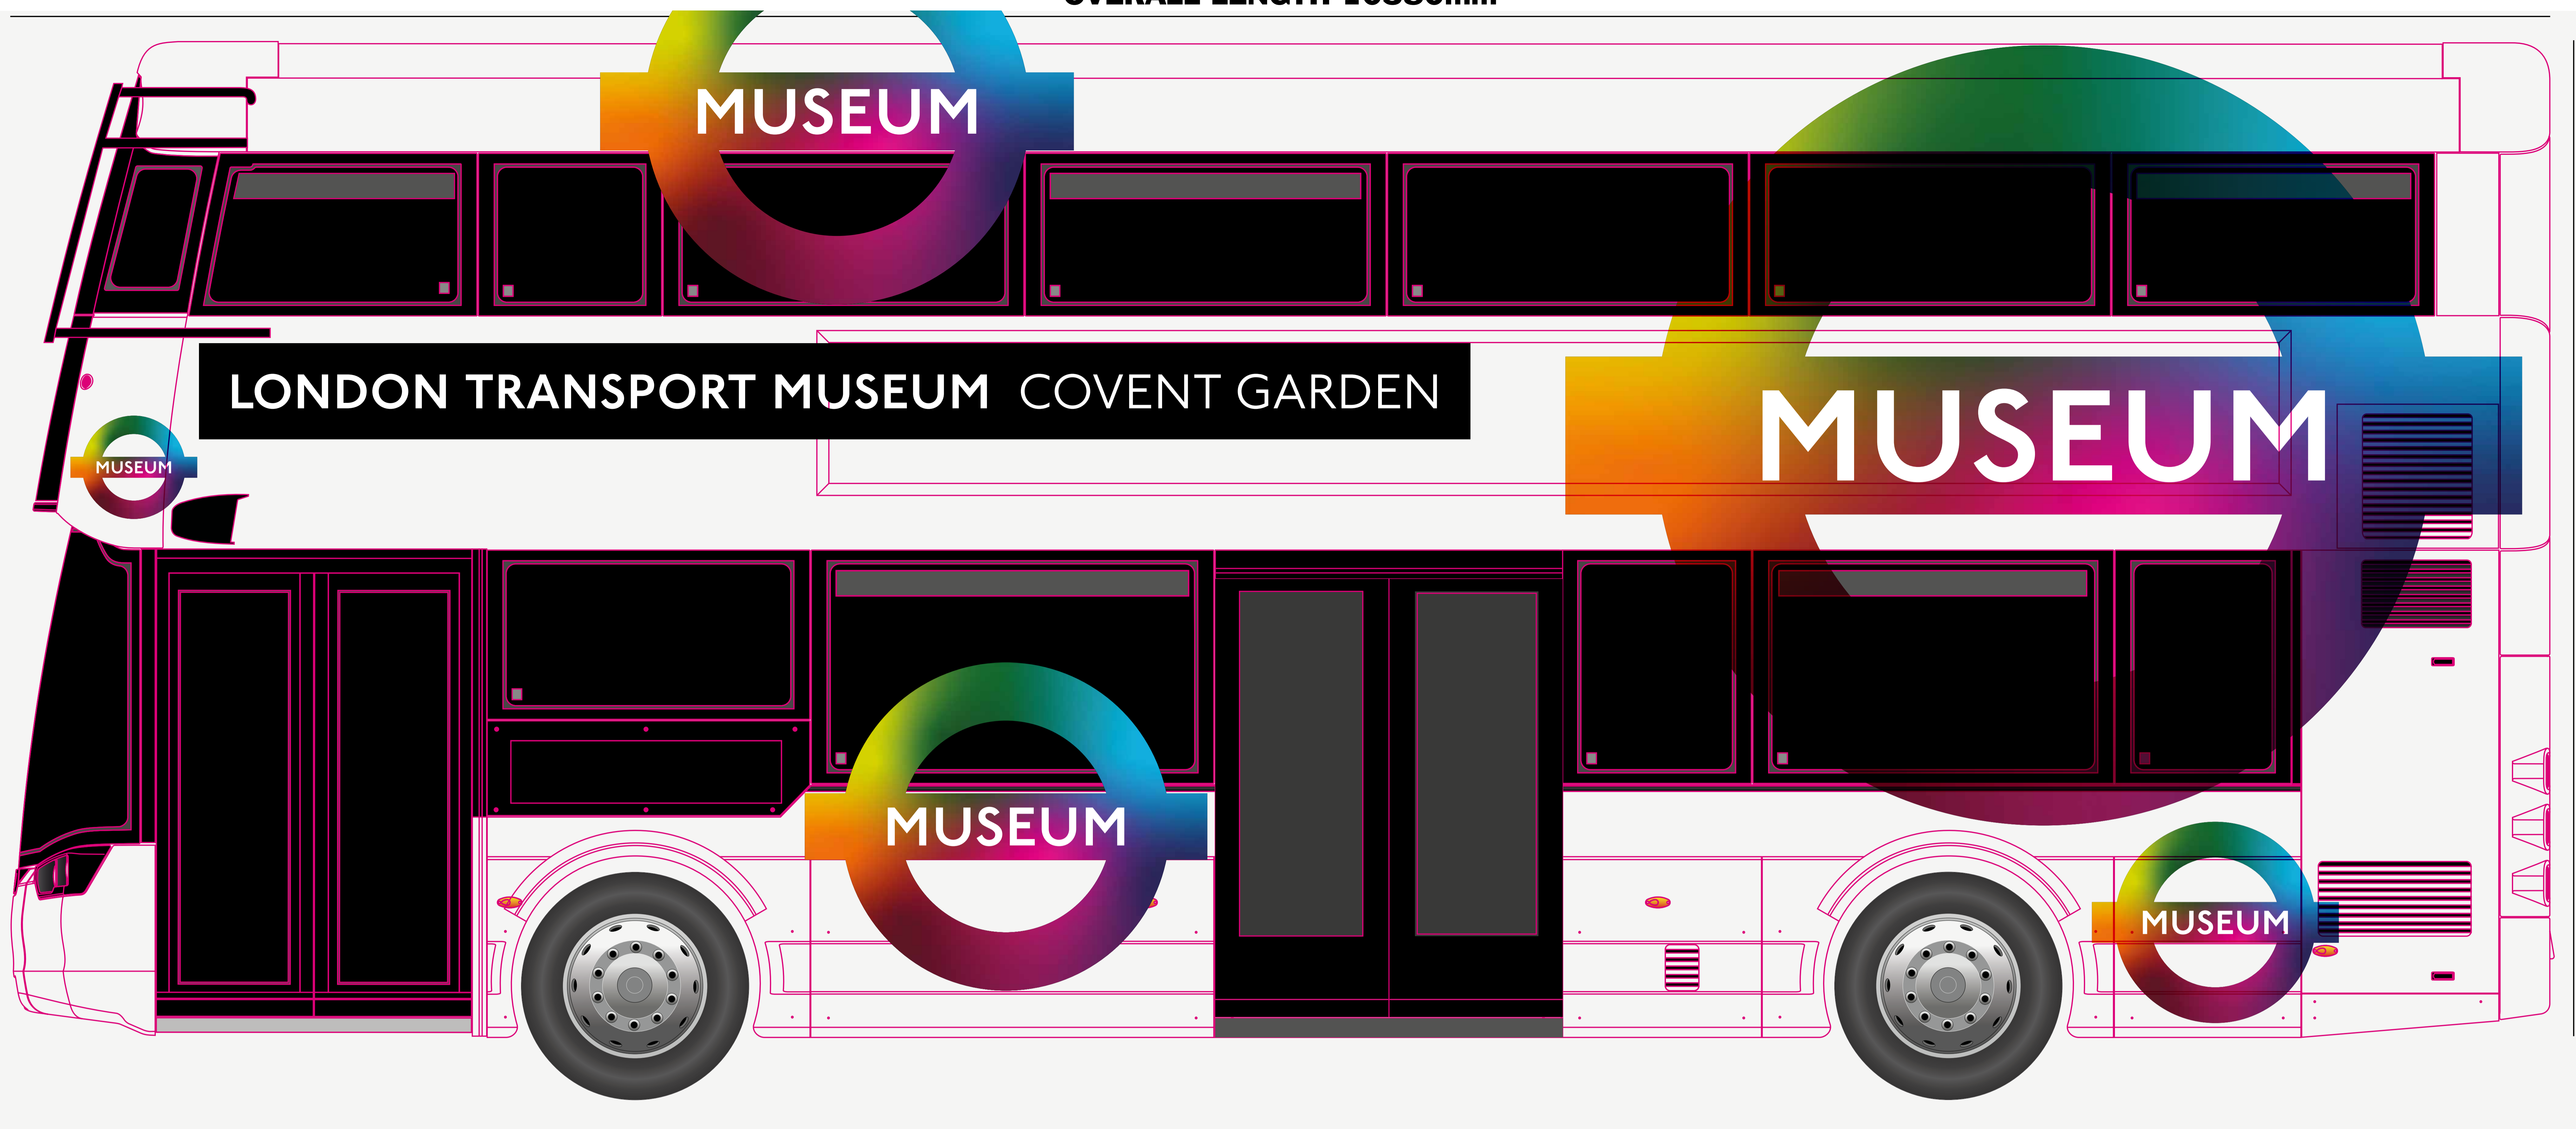

OVERALL LENGTH 10580mm

OVERALL HEIGHT 4150mm

OVERALL WIDTH 2520mm

OVERALL HEIGHT 4070mm

BACKGROUND PRINTS: C5 M3 Y5 K0 (STONE)

OVERALL HEIGHT 4150mm

OVERALL HEIGHT 4070mm

DDFW235

WRIGHT STREETDECK