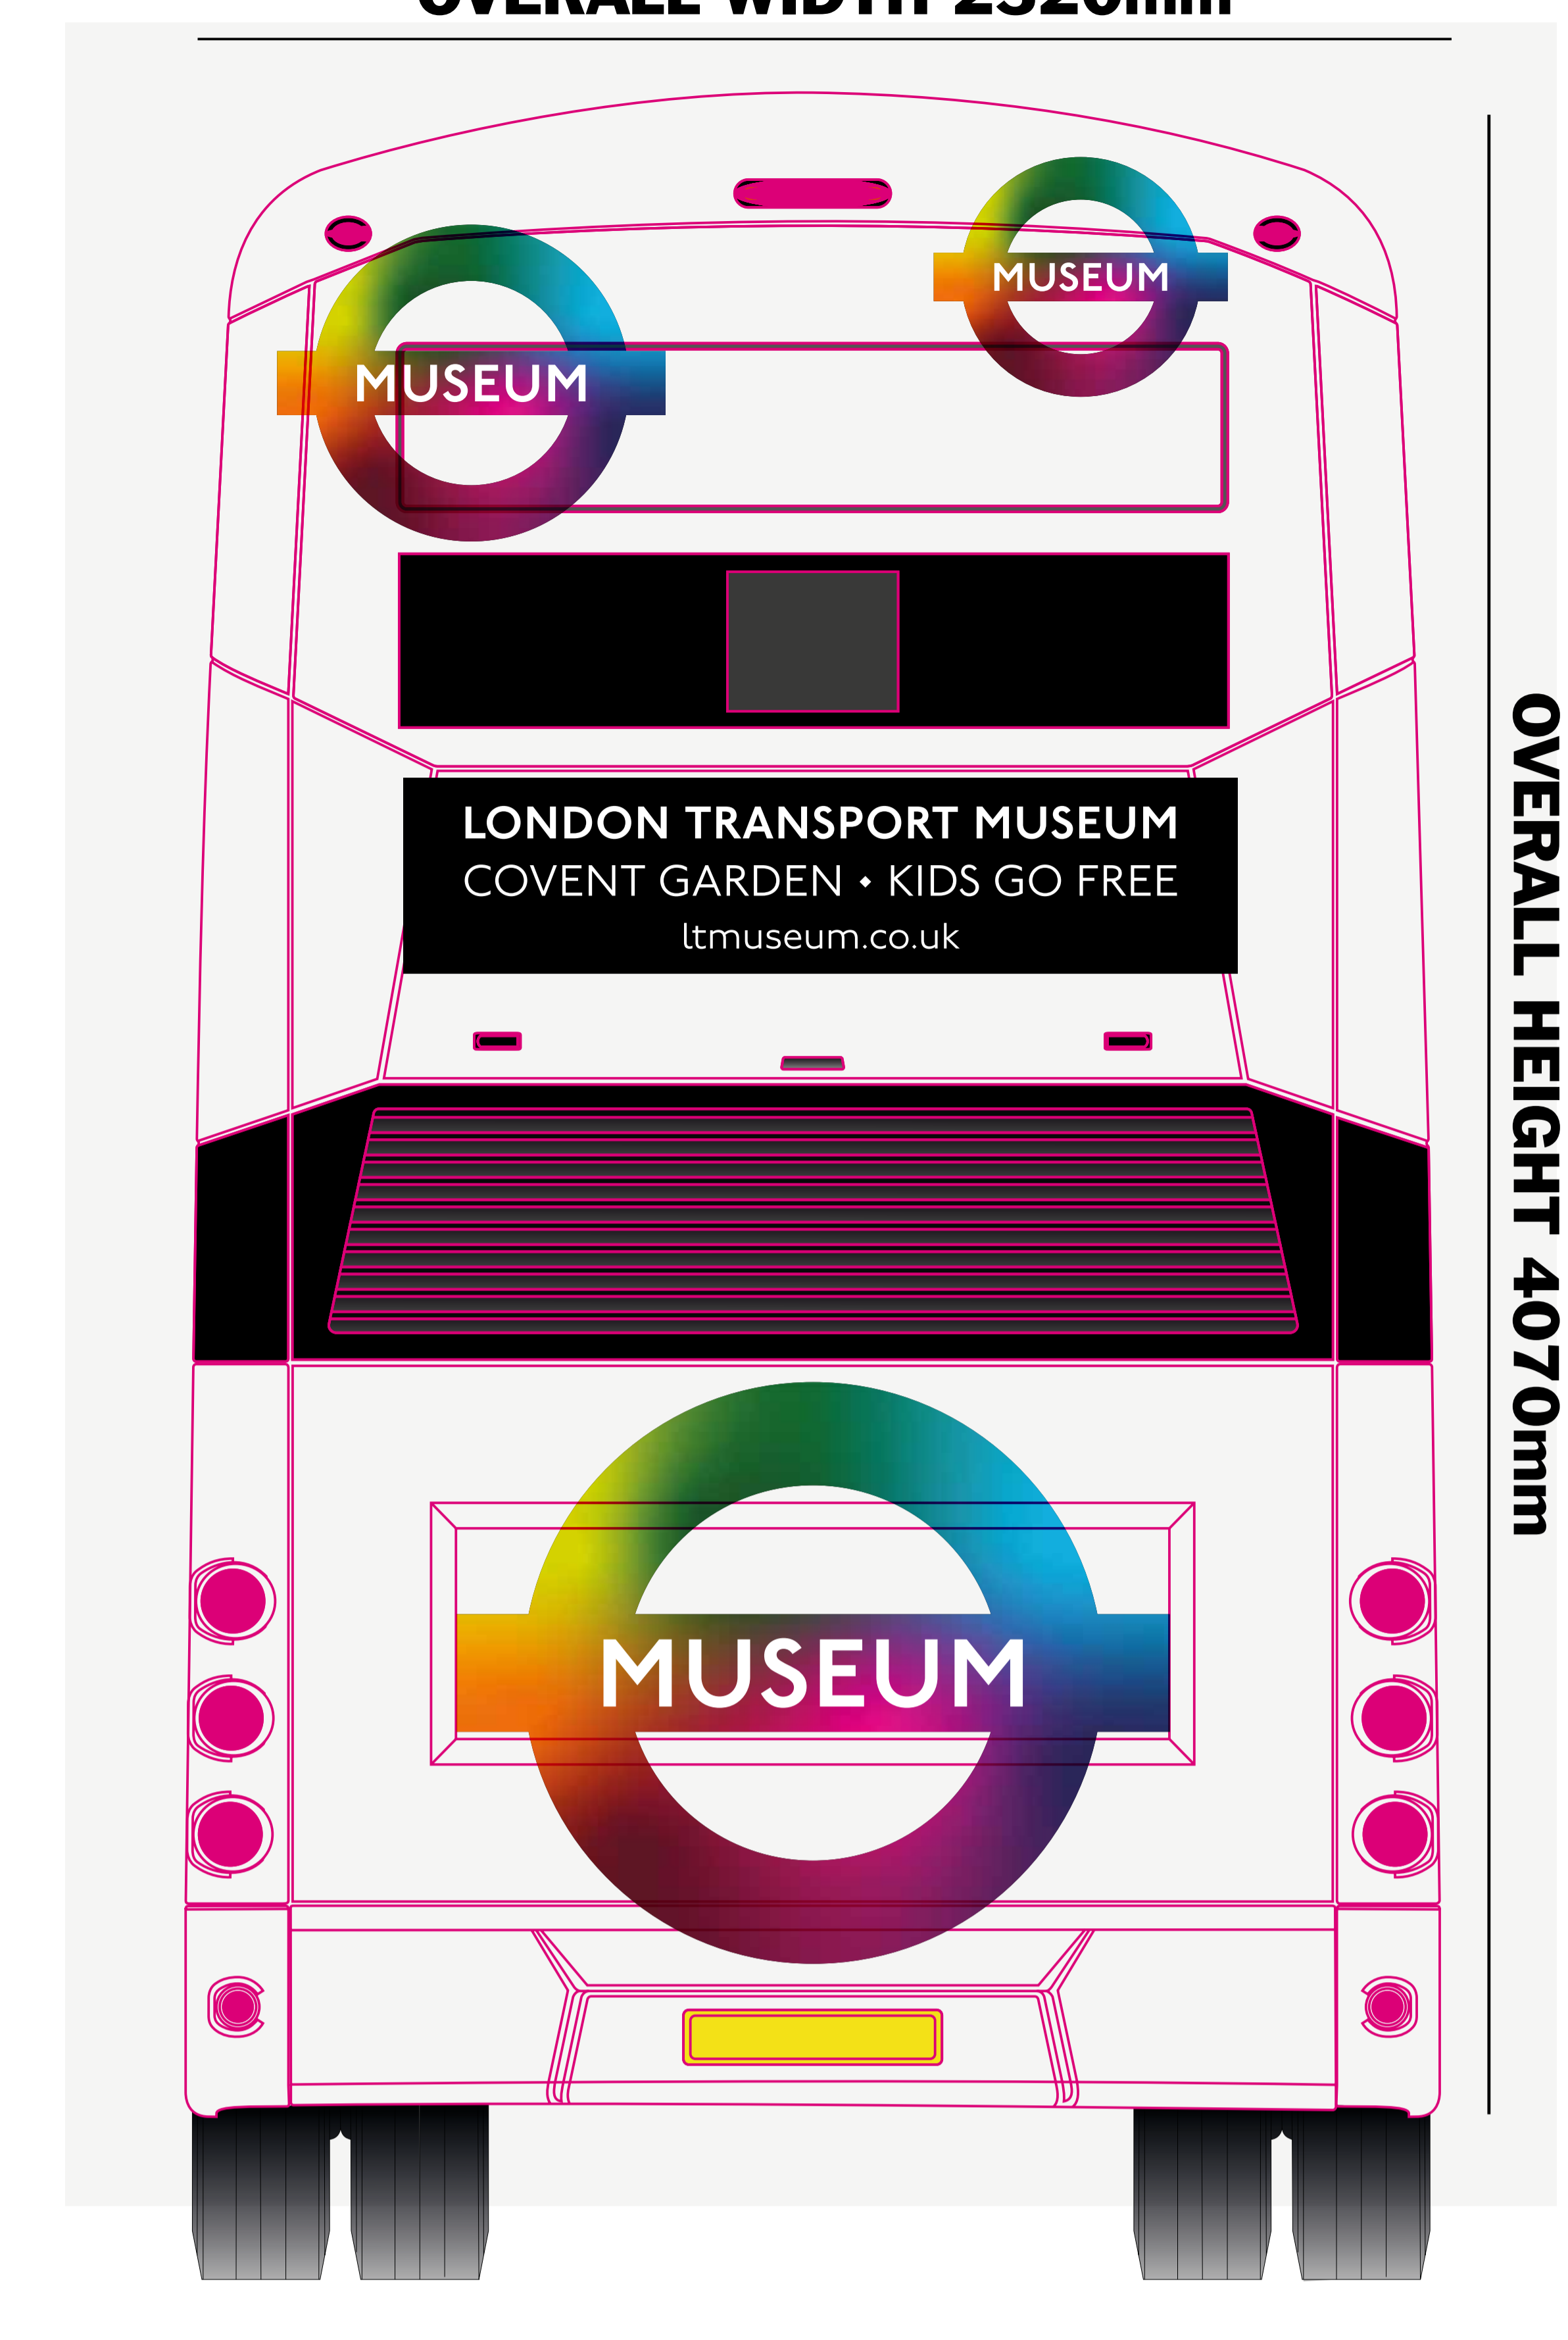

OVERALL LENGTH 10580mm

OVERALL HEIGHT 4150mm

OVERALL WIDTH 2520mm

OVERALL HEIGHT 4070mm

BACKGROUND PRINTS: C5 M3 Y5 K0 (STONE)

OVERALL HEIGHT 4150mm

OVERALL HEIGHT 4070mm

DDFW235

WRIGHT STREETDECK